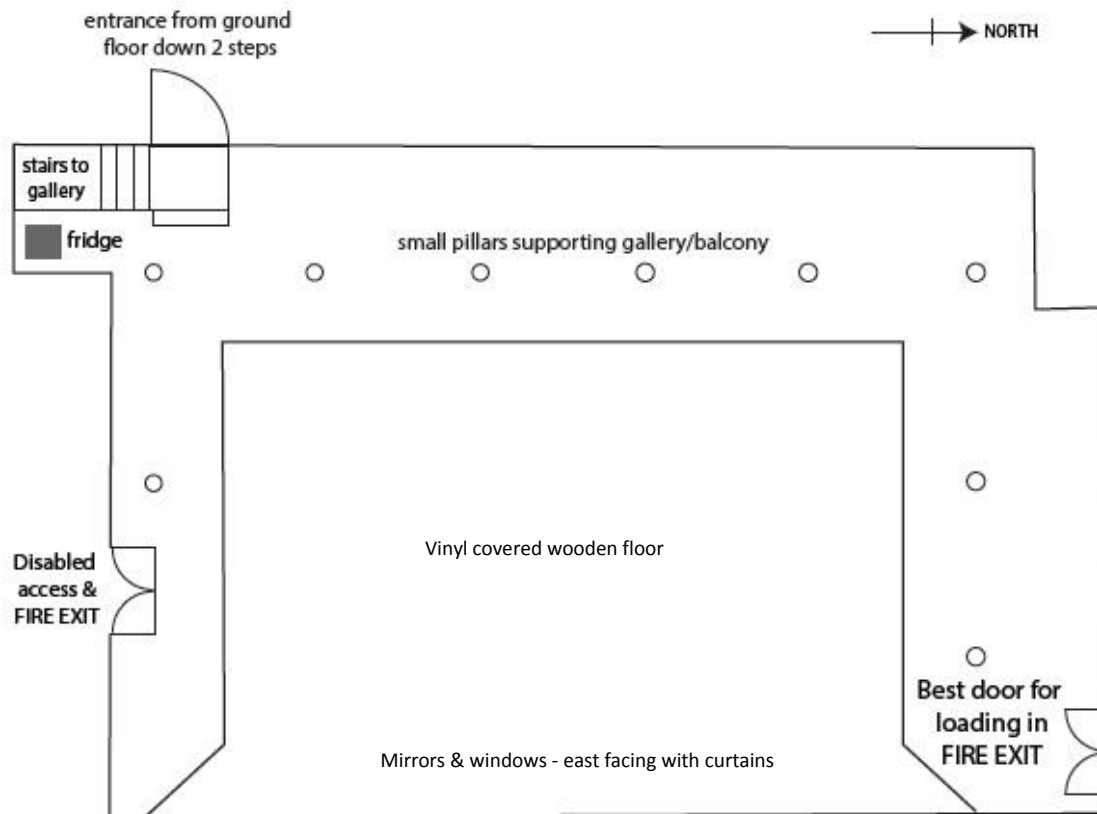

Sunday School Hall

Large room, ideal for long term theatre rehearsals with lots props/scenery. Usually only available for longer hire periods.

Room dimensions:

17.82m x 11.8m wall to wall; area inside pillars 16.8m x 9.5m

Height: 3m floor to bottom of balcony, 5.8m floor to underside of lighting truss

Location: Ground Floor, wheelchair accessible

Furniture: Folding/stacking chairs, trestle tables.

Facilities: Fridge & kettle

IMPORTANT NOTE

Exclusive hire - this is the only space in Union Chapel suitable for lots / large props or scenery. All items left at owner's risk.

Lockable room

Sunday School Gallery (balcony)

Accessed from inside the room via a small staircase.